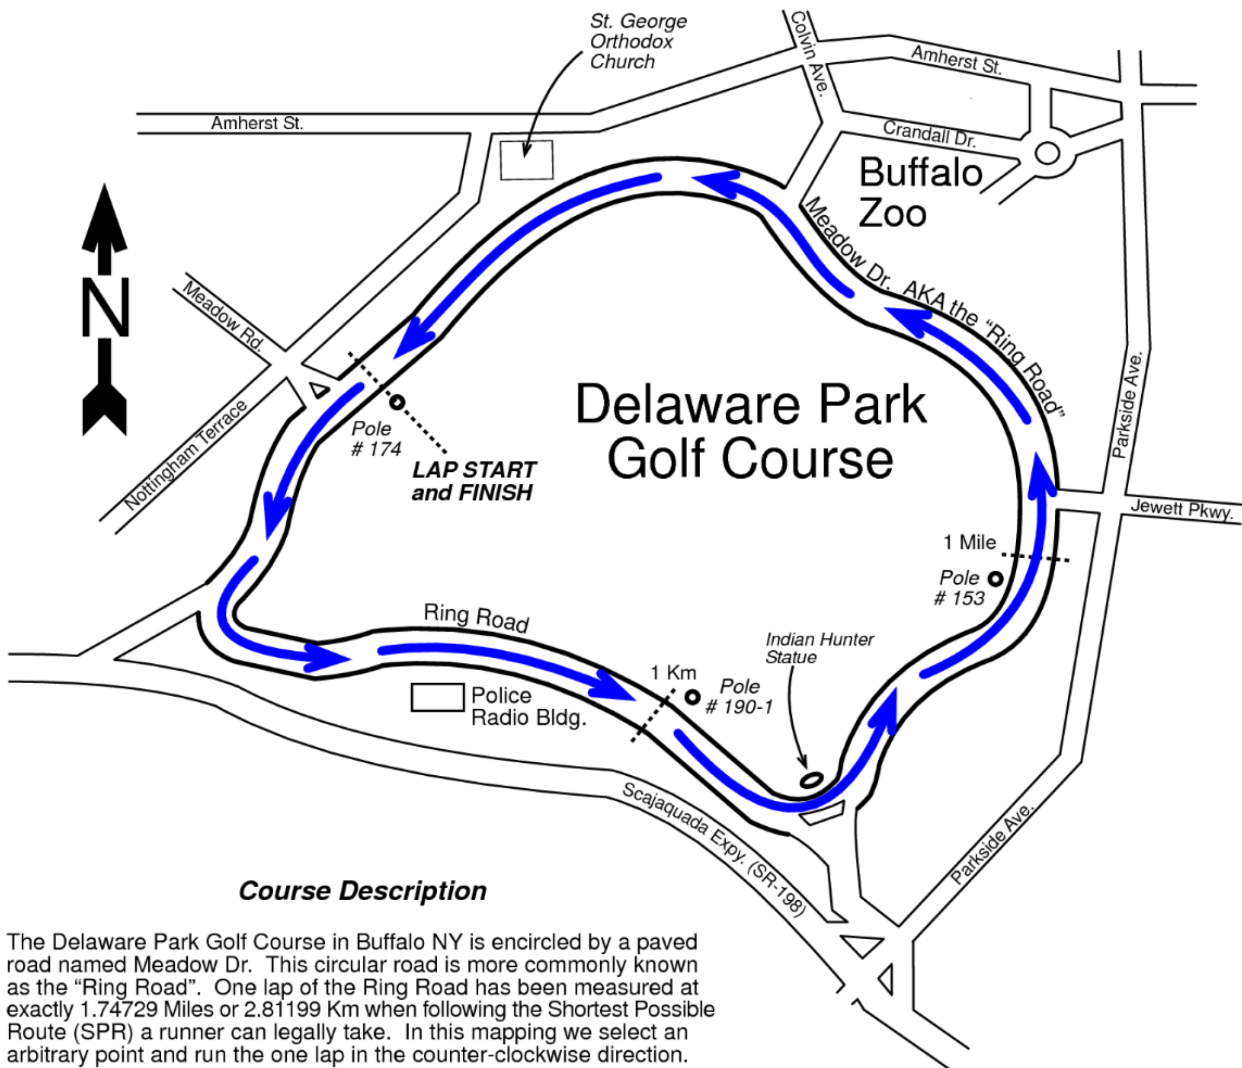

Note to Race Director: Use this Certification Code
in all public announcements relating to your race.

Be It Officially Noted That

Based on examination of data provided by the above named measurer, the course described above and in the map attached is hereby certified as reasonably accurate in measurement according to the standards adopted by the Road Running Technical Council. If any changes are made to the course, this certification becomes void, and the course must then be recertified.

Delaware Park Ring Road

Buffalo, NY

USATF Certificate
 NY23005JJ
 Effective: 03/26/2023
 Through: 12/31/2033

Distance, 1-Lap:	1.74729 Miles, 2.81199 Km
Date Measured:	March 24, 2023
Measured By:	Jeff John, BuffaloRunners.com
Calibration Course:	NY22018JJ, Lincoln Pkwy Service Rd
Notes:	This course was measured using the full width of the road and the Shortest Possible Route (SPR).

Course Description

The Delaware Park Golf Course in Buffalo NY is encircled by a paved road named Meadow Dr. This circular road is more commonly known as the "Ring Road". One lap of the Ring Road has been measured at exactly 1.74729 Miles or 2.81199 Km when following the Shortest Possible Route (SPR) a runner can legally take. In this mapping we select an arbitrary point and run the one lap in the counter-clockwise direction.