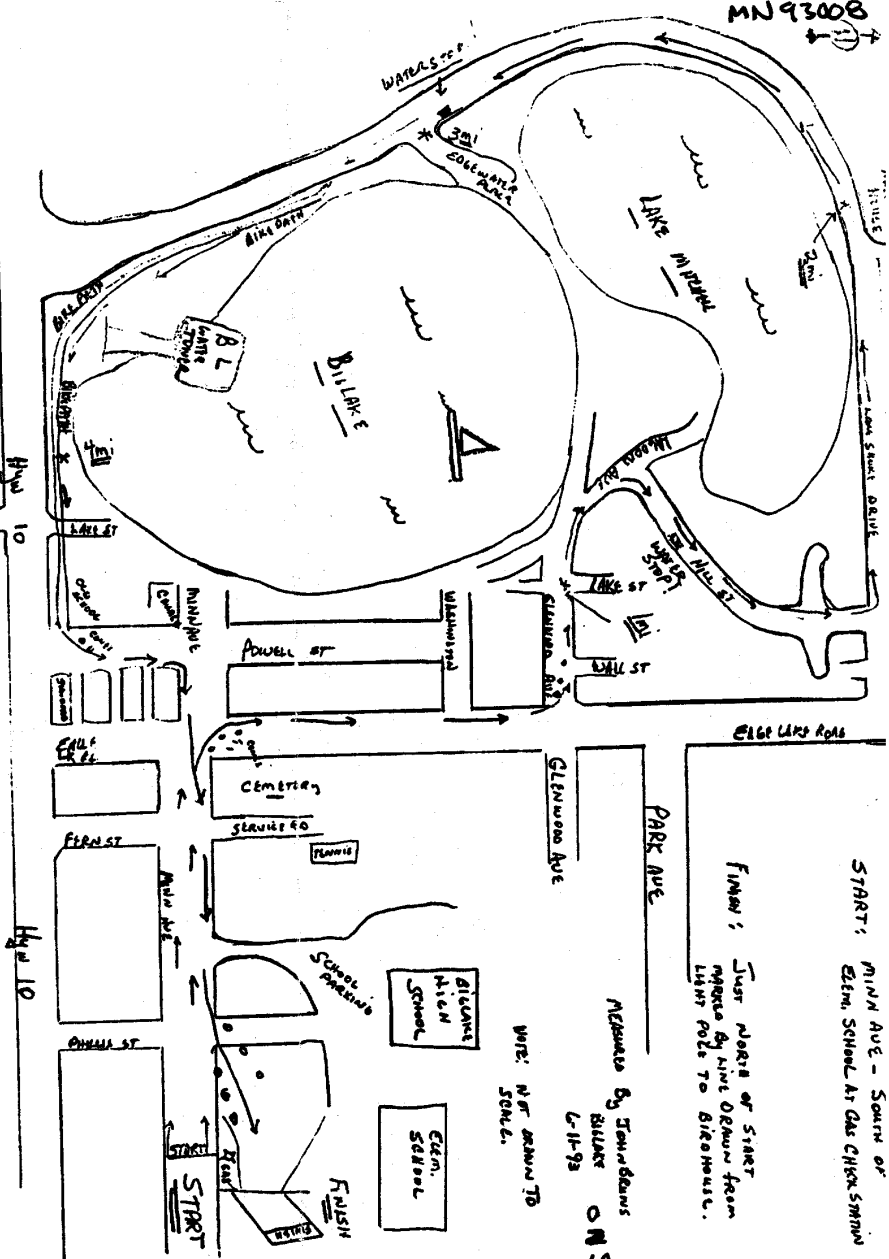

MN 93008

LAKES RUN

Balske. MN

START: MINN AVE - SOUTH OF ELEM. SCHOOL AT GAS CHECK STATION

FISH: JUST NORTH OF START MOUNTAIN BY HIVE DRAWN FROM LIGHT POLE TO BIRCHWOOD.

PARK AVE

MANSION BY TOWNHOMES BUILT 11-93 OWN SPR

WIRE: W/ R. ARROW TO SCHL.

GLENWOOD AVE

BALSKE HIGH SCHOOL

ELEM. SCHOOL

SCHOOL PARKING

FINISH

START

CENETARY

POWELL ST

WILSON ST

CLARK ST

LAKE ST

ELLS LANE RD

LAKE STREET DRIVE

LAKE ST

LAKE ST

LAKE ST