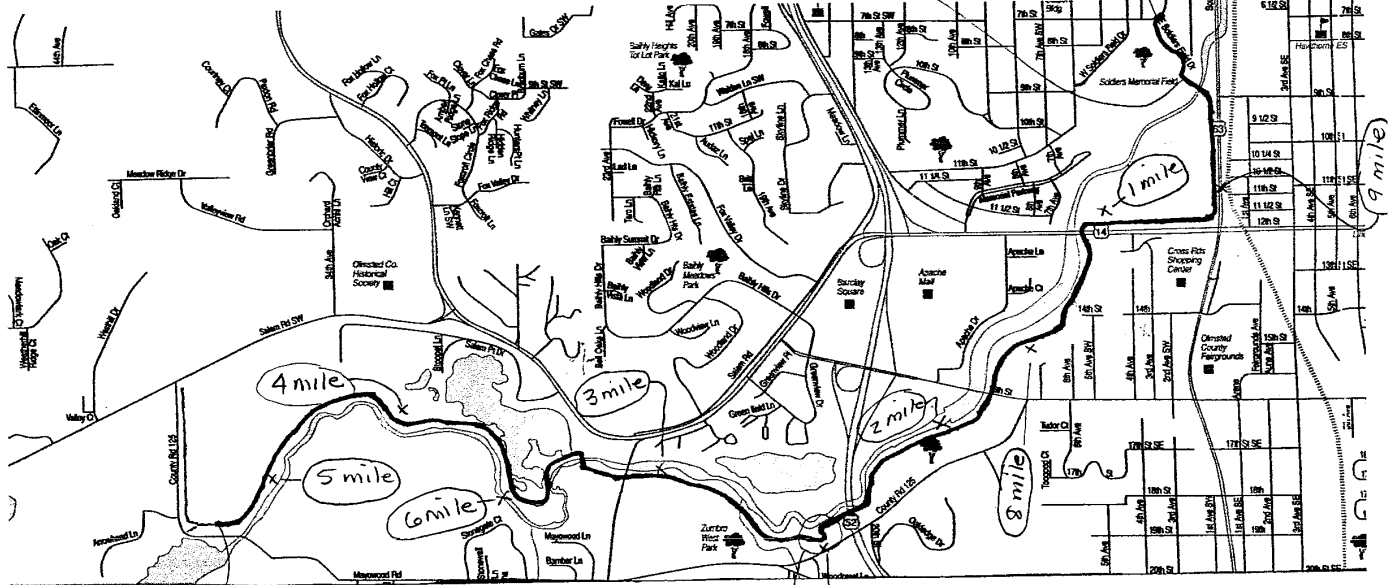

# ROCHESTER SPRING RUN

MN-08009-RR

EXPIRES 2018

North

Finish: on the bike path 23 feet 7 inches Northwest Rochester, P.U. utility pole # 7285

Start on 24th Ave SW 12 feet Northeast of RPU street light post # 2407

Turn-around point:  
40 feet 1 inch West  
of trail marker  
"Zumbro South S.5"

PARTICIPANTS MAY USE ALL OF PATH  
AVAILABLE