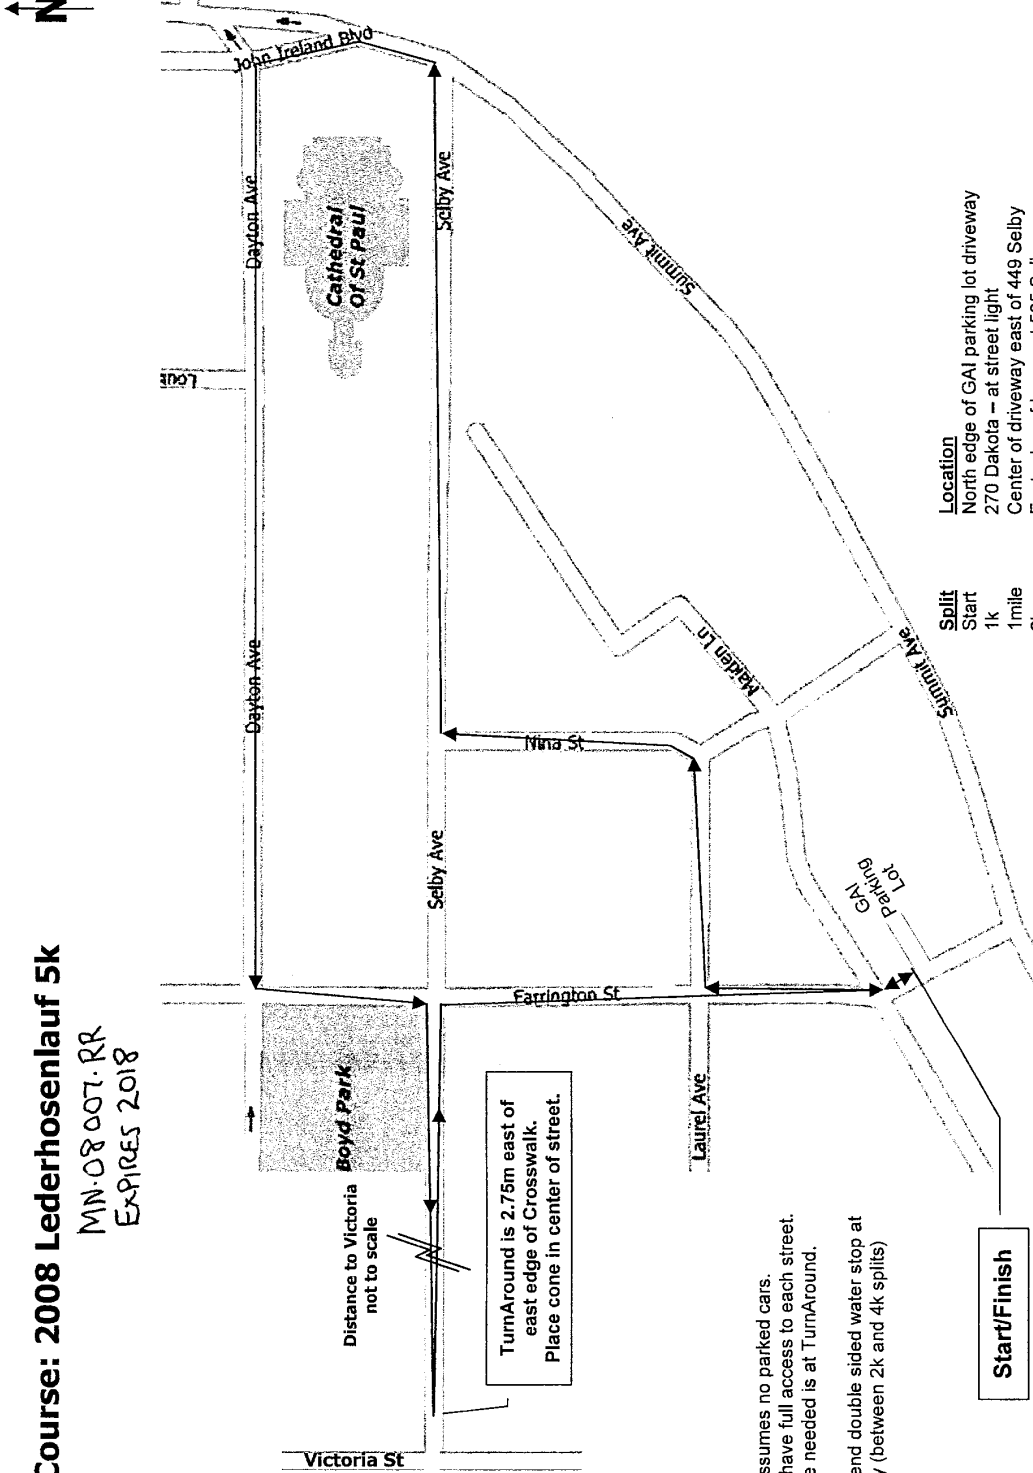

Course: 2008 Lederhosenlauf 5k

MN-08007-RR
EXPIRES 2018

Distance to Victoria
not to scale

TurnAround is 2.75m east of
east edge of Crosswalk.
Place cone in center of street.

Start/Finish

Split	Location
Start	North edge of GAI parking lot driveway
1k	270 Dakota - at street light
1mile	Center of driveway east of 449 Selby
2k	East edge of house at 565 Selby
TurnAround	2.75m east of east edge of east crosswalk at Victoria St
3k	6.4m east of first bus stop bench east of Victoria
2mile	1m east of center line of Avon St
4k	Across street from center of 551/563 Selby - 8.5m west of street light
3mile	1m north of street light across from 156 Farrington
Finish	North edge of GAI parking lot driveway

All locations marked with PK nail in line with shortest path (usually at curb)

Course assumes no parked cars.
Runners have full access to each street.
Only cone needed is at TurnAround.

Recommend double sided water stop at
560 Selby (between 2k and 4k splits)