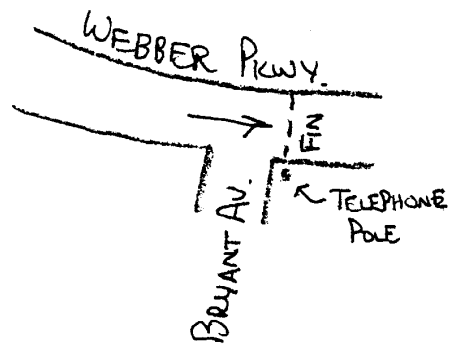

START: 11.57 m W OF FIRE HYDRANT
AT S.W. CORNER OF 43RD ST.

FINISH: AT TELEPHONE POLE AT
S.E. CORNER AT BRYANT AV.