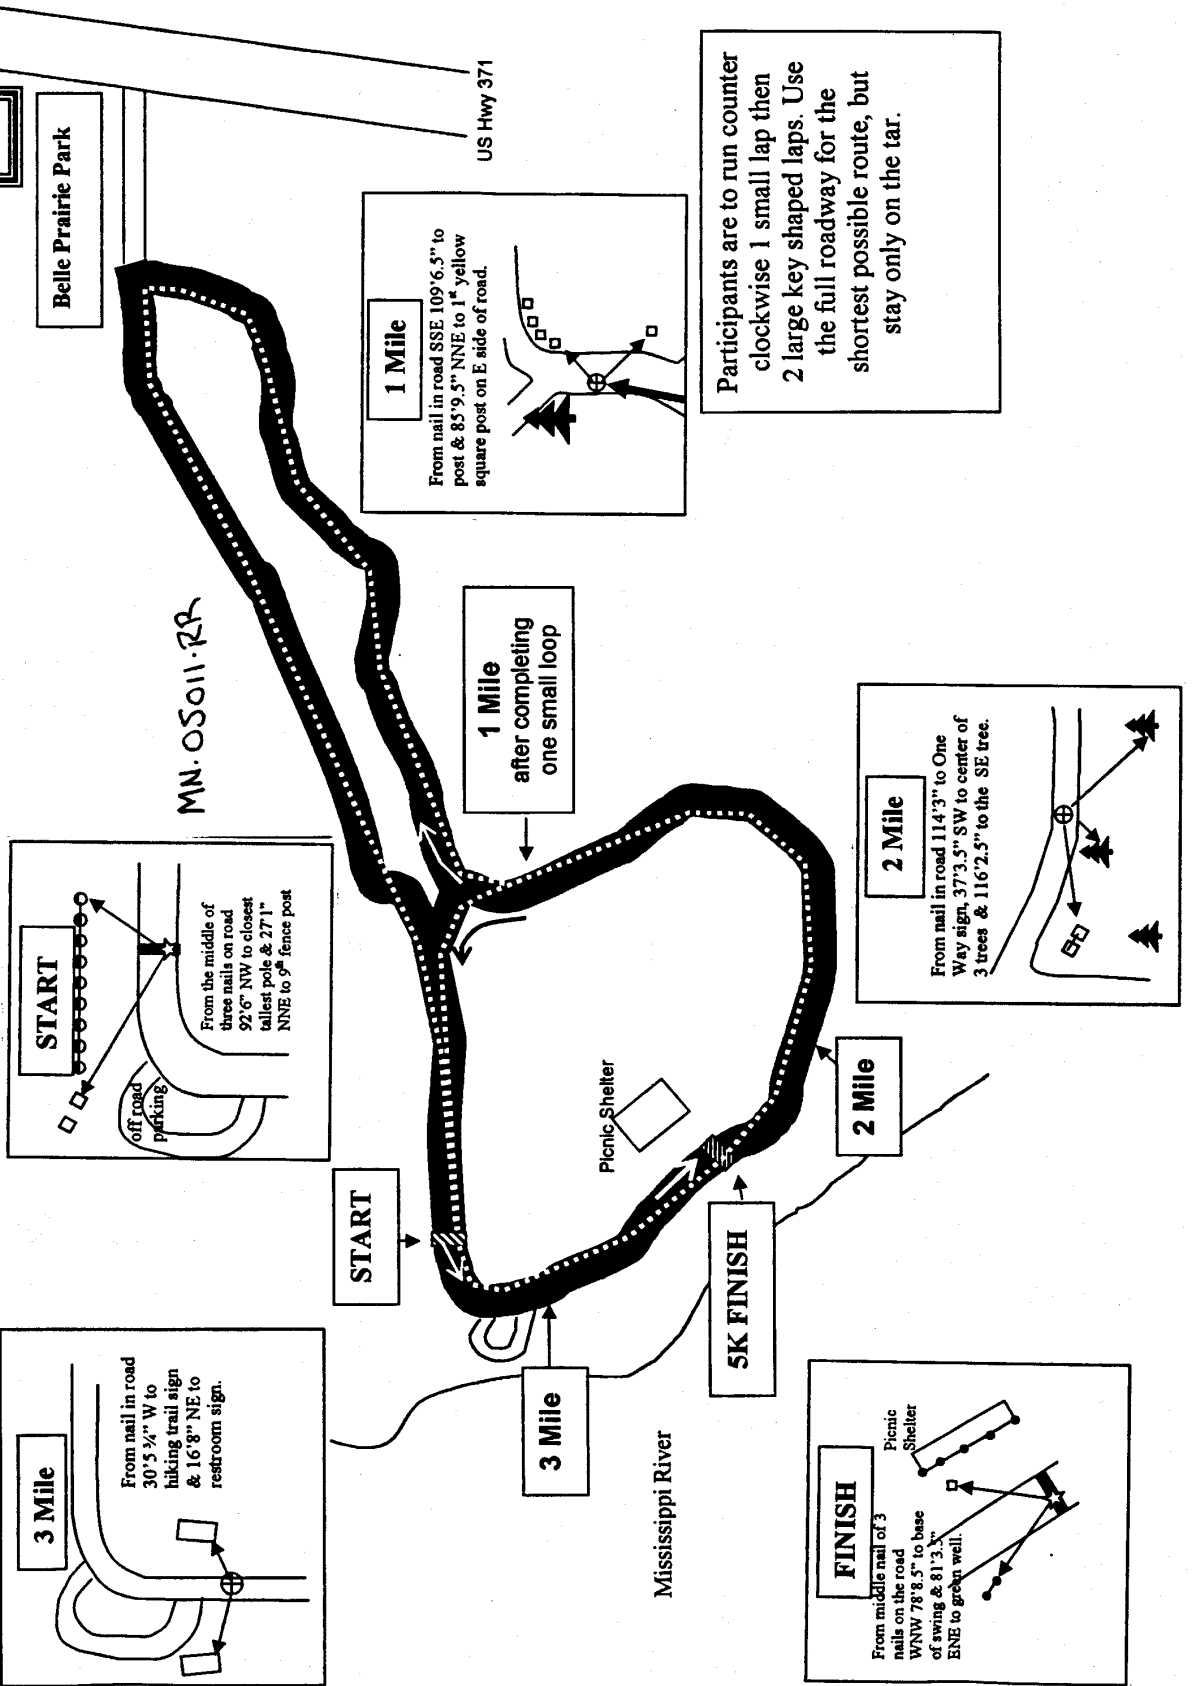

River Rat 5K

Belle Prairie Park, Little Falls, MN

MN-05011-RR

Belle Prairie Park

US Hwy 371

1 Mile

From nail in road SSE 109° 6.5" to post & 85° 9.5" NNE to 1" yellow square post on E side of road.

Participants are to run counter clockwise 1 small lap then 2 large key shaped laps. Use the full roadway for the shortest possible route, but stay only on the tar.

1 Mile

after completing one small loop

2 Mile

From nail in road 114° 3" to One Way sign, 37° 3.5" SW to center of 3 trees & 116° 2.5" to the SE tree.

START

From the middle of three nails on road 92° 6" NW to closest tallest pole & 27° 1" NNE to 5" fence post

START

Picnic Shelter

2 Mile

3 Mile

3 Mile

From nail in road 30° 5 1/4" W to hiking trail sign & 16° 8" NE to restroom sign.

5K FINISH

Mississippi River

FINISH

From middle nail of 3 nails on the road WNW 78° 8.5" to base of swing & 81° 2.5" ENE to green well.