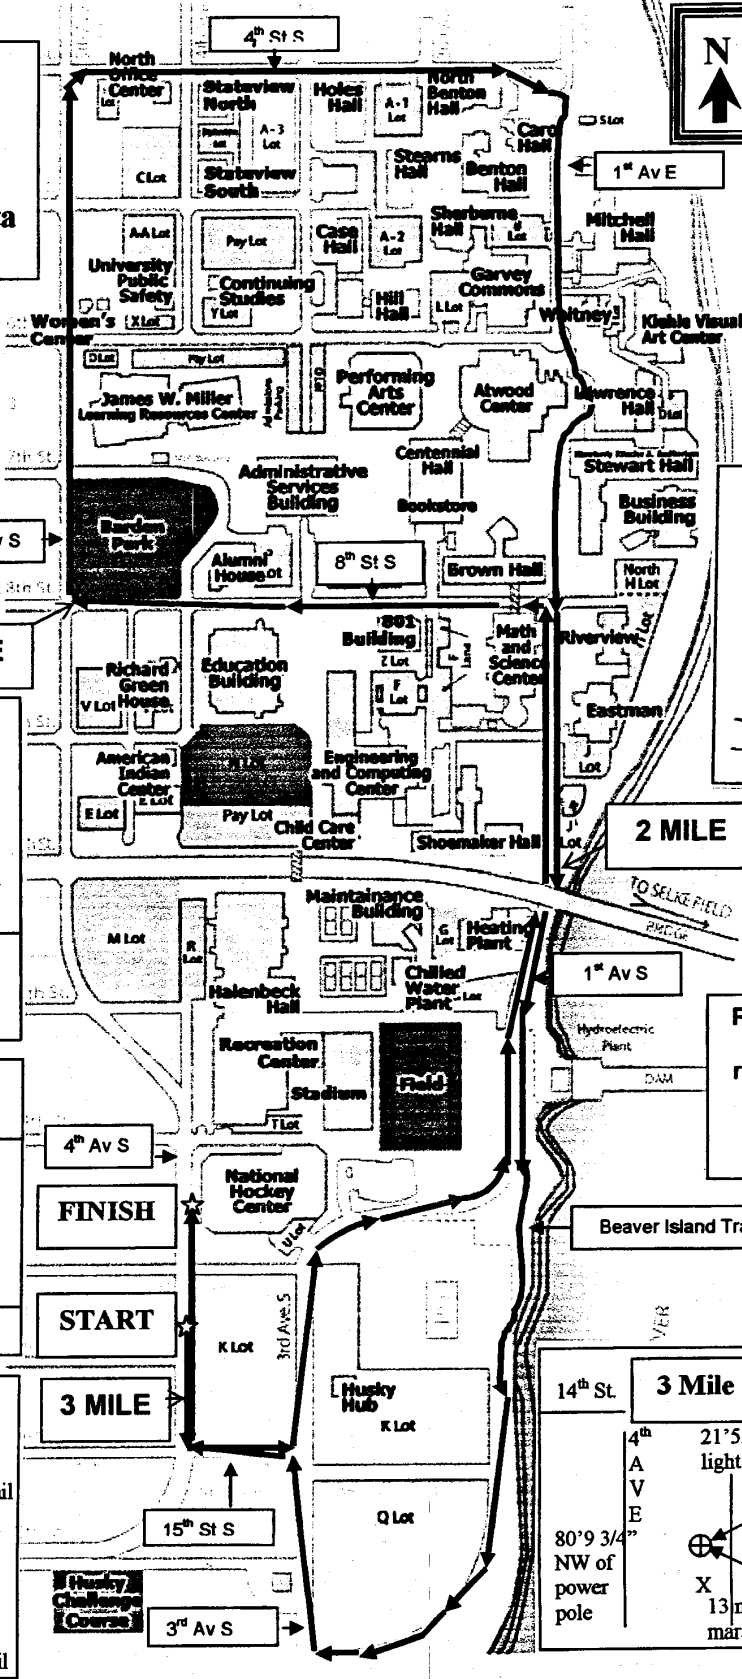

EARTH DAY 5K

St. Cloud, Minnesota
MN-05003-RR

Participants use full roadway for shortest possible route