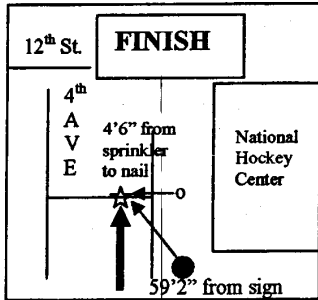

EARTH DAY 5K

St. Cloud, Minnesota
MN-05003-RR

Participants use full roadway for shortest possible route