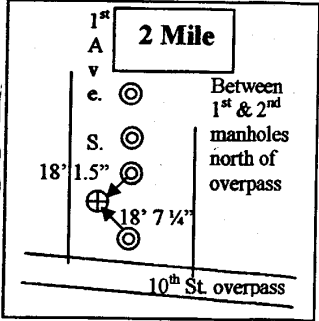

EARTH DAY 5K

St. Cloud, Minnesota
MN-05003-RR

Participants use full roadway for shortest possible route