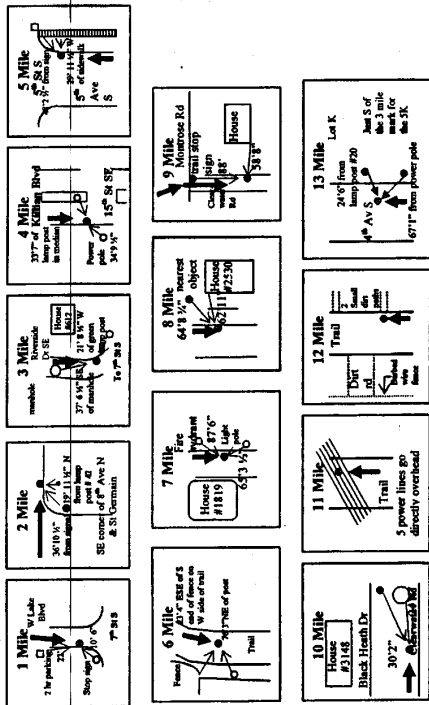

Earth Day Half Marathon
St. Cloud, MN
Mile Locations

Participants use full roadway for shortest possible route except for coned area on Clearwater Ave

Stay left of cones
Clearwater Ave
From Clearwater Ave cross Monroe Rd to trail then to 33rd St S

Monroe Rd
From Monroe Rd cross Clearwater Ave to trail then to 33rd St S