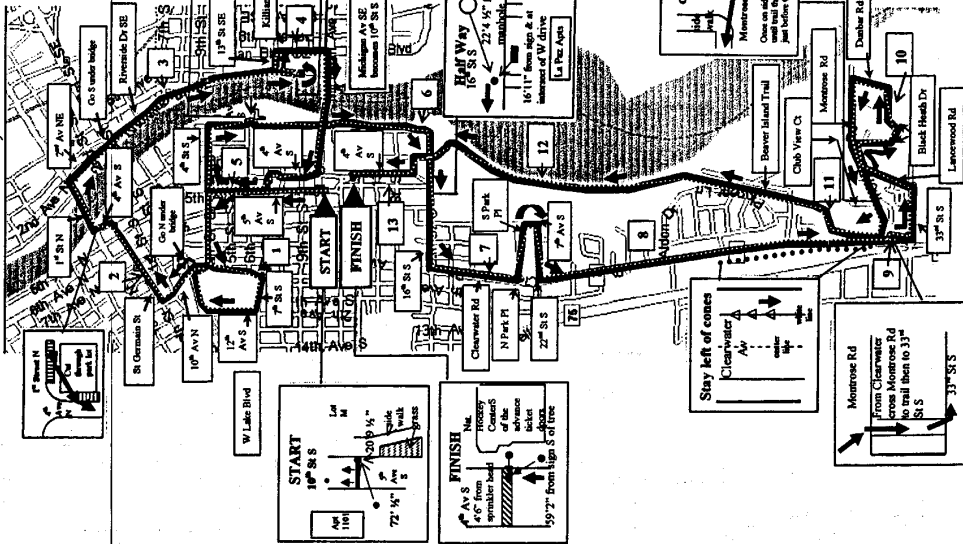

MN 0500 RR
Earth Day Half Marathon
St. Cloud, MN