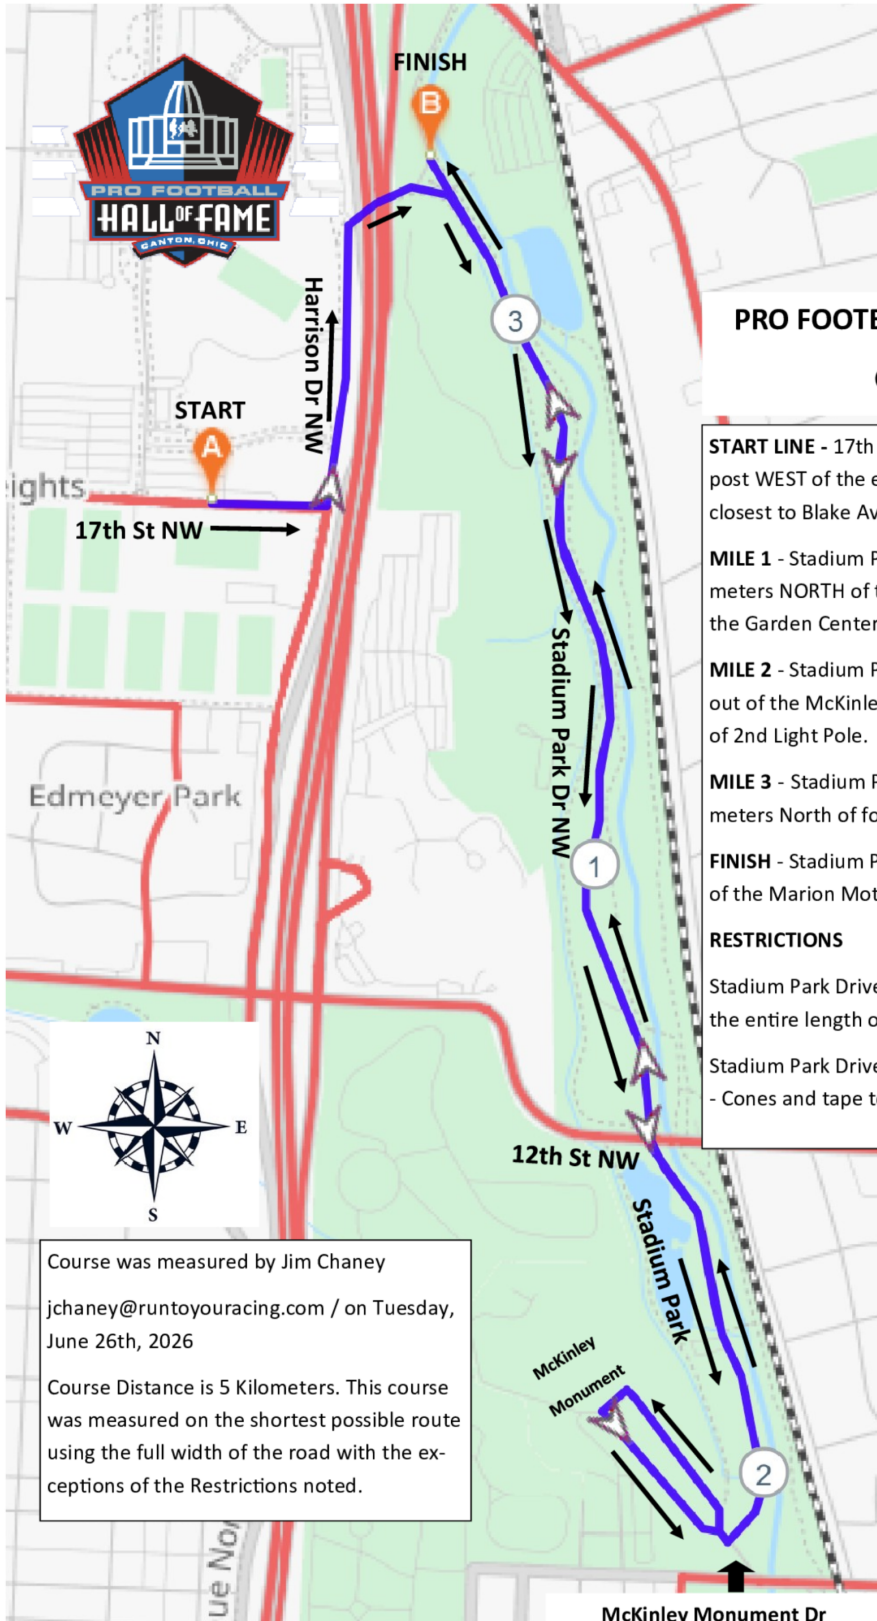

Straight line distance between start and finish 530 m Drop: 5.00 m/km Separation 10.60 %

Type of surface: Paved 100 % Dirt 0 % Gravel 0 % Grass 0 % Track 0 %

Effective date of certification: May 27, 2026 Certification code: OH26022JHP

USATF Certificate
OH26022JHP
Effective: 05/27/2026
Through: 12/31/2036

PRO FOOTBALL HALL OF FAME 5K
CANTON OH

START LINE - 17th St NW 3' WEST of the 2nd fence post WEST of the end of the Western grandstands / closest to Blake Ave NW

MILE 1 - Stadium Park Dr NW - Heading SOUTH. 9 meters NORTH of the parking lot edge just SOUTH of the Garden Center Driveway

MILE 2 - Stadium Park Drive NW - Heading NORTH out of the McKinley Monument - 17 meters NORTH of 2nd Light Pole.

MILE 3 - Stadium Park Drive NW - Heading NORTH. 4 meters North of foot bridge before triangle.

FINISH - Stadium Park Drive NW - Light post in front of the Marion Motley Statue.

RESTRICTIONS

Stadium Park Drive NW - Cones down the center line the entire length of the course. Runners stay RIGHT.